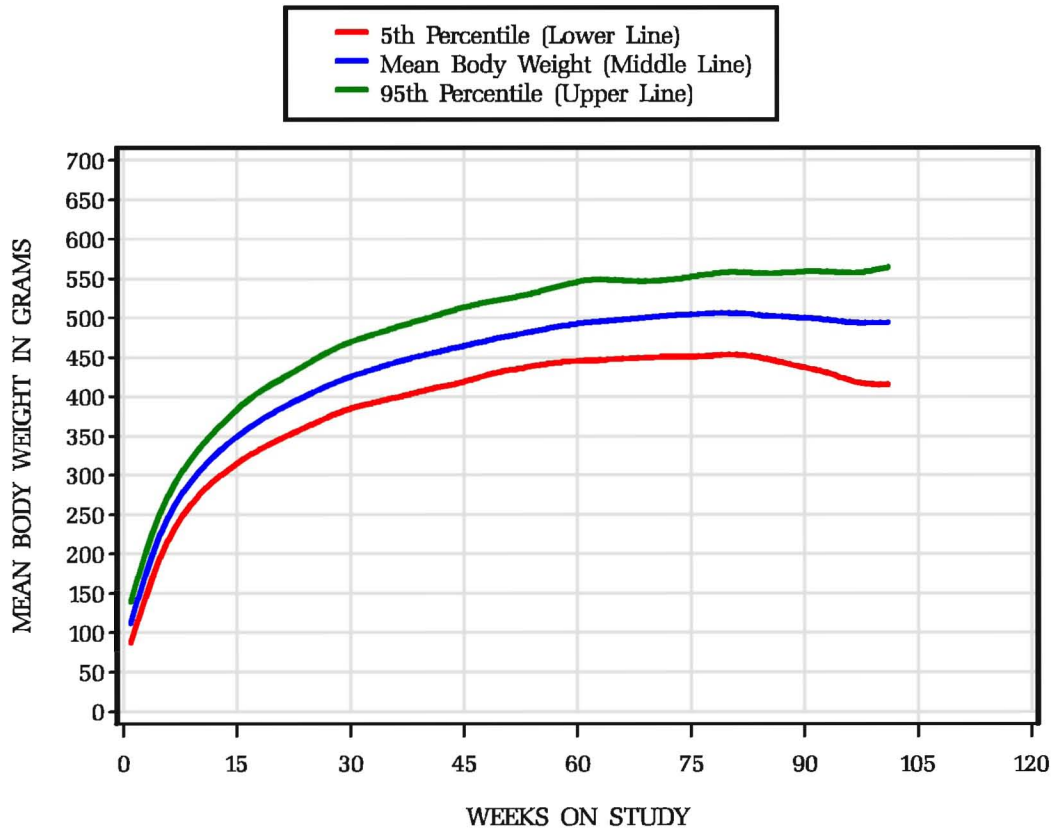

Historical Control Body Weights for Gavage/Corn Oil Studies Male Rats/F344/N 6 studies

Female Rats/F344/N 6 studies