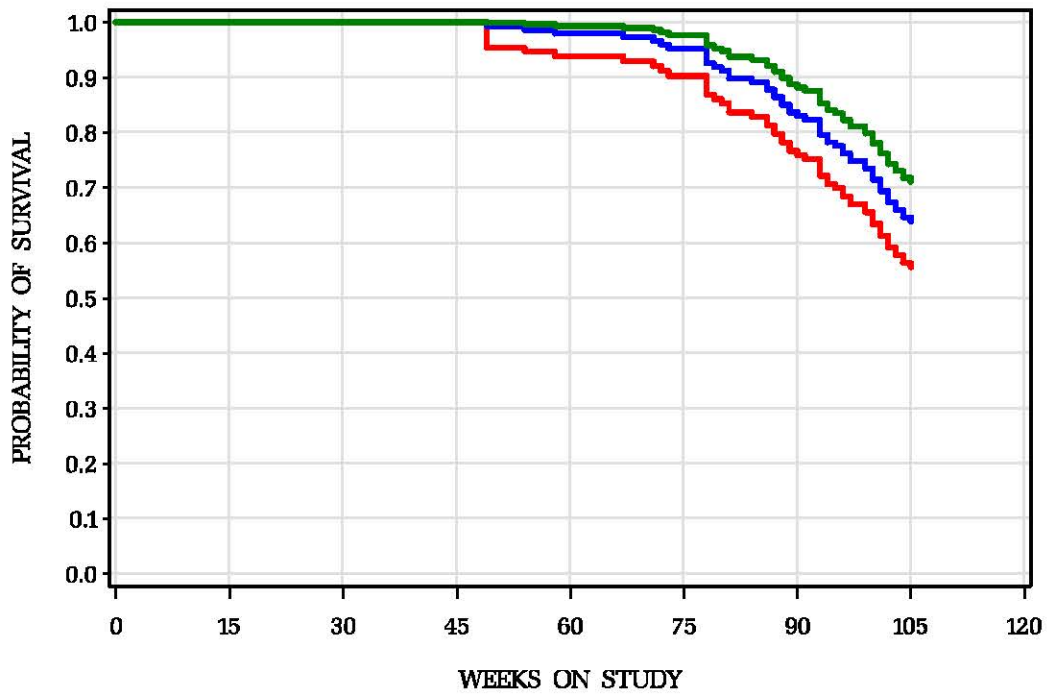

Historical Control Survival for All Routes/Vehicles Male Rats/Wistar Han 3 studies

Female Rats/Wistar Han 3 studies

Historical Control Survival for Gavage/Corn Oil Studies

Male Rats/Wistar Han 1 study

Female Rats/Wistar Han 1 study

Historical Control Survival for Gavage/Water Studies

Male Rats/Wistar Han 1 study

Female Rats/Wistar Han 1 study

Historical Control Survival for Inhalation/Air Studies

Male Rats/Wistar Han 1 study

Female Rats/Wistar Han 1 study