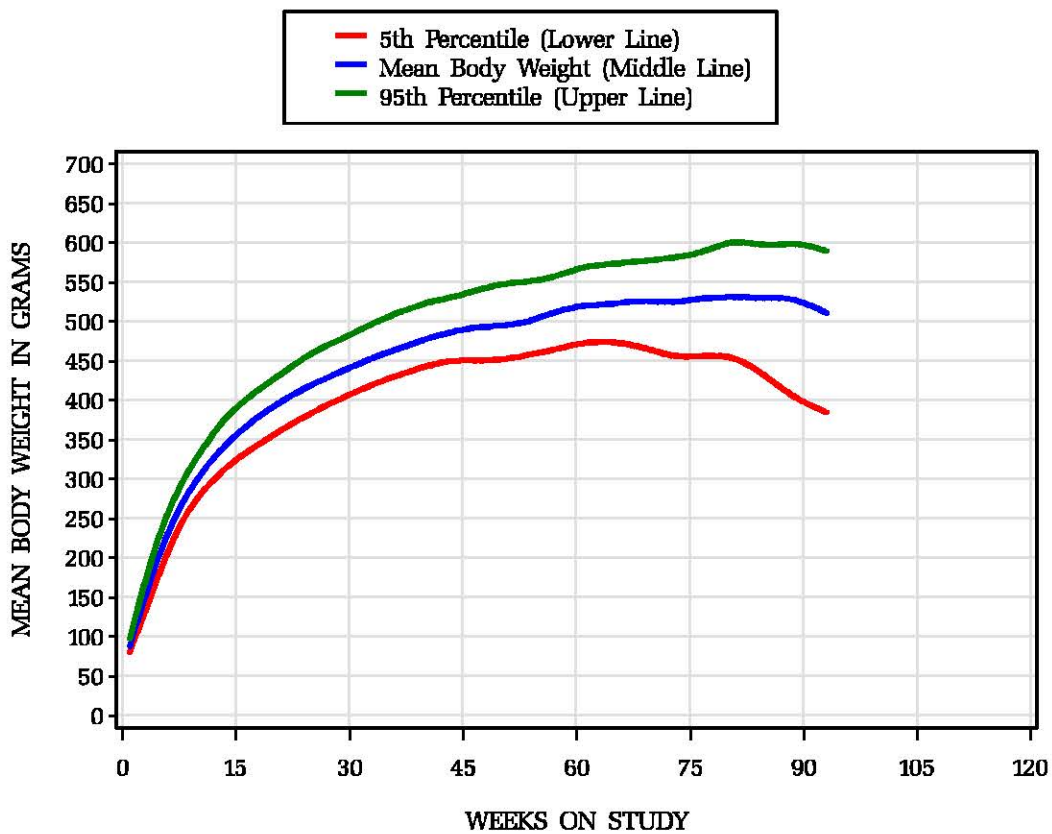

Historical Control Body Weights for All Routes/Vehicles Male Rats/F344N TAC 2 studies

Female Rats/F344N TAC 2 studies

Historical Control Body Weights for Inhalation/Air Studies Male Rats/F344N TAC 1 study

Female Rats/F344N TAC 1 study

Historical Control Body Weights for Oral/Water Studies

Male Rats/F344N TAC 1 study

Female Rats/F344N TAC 1 study