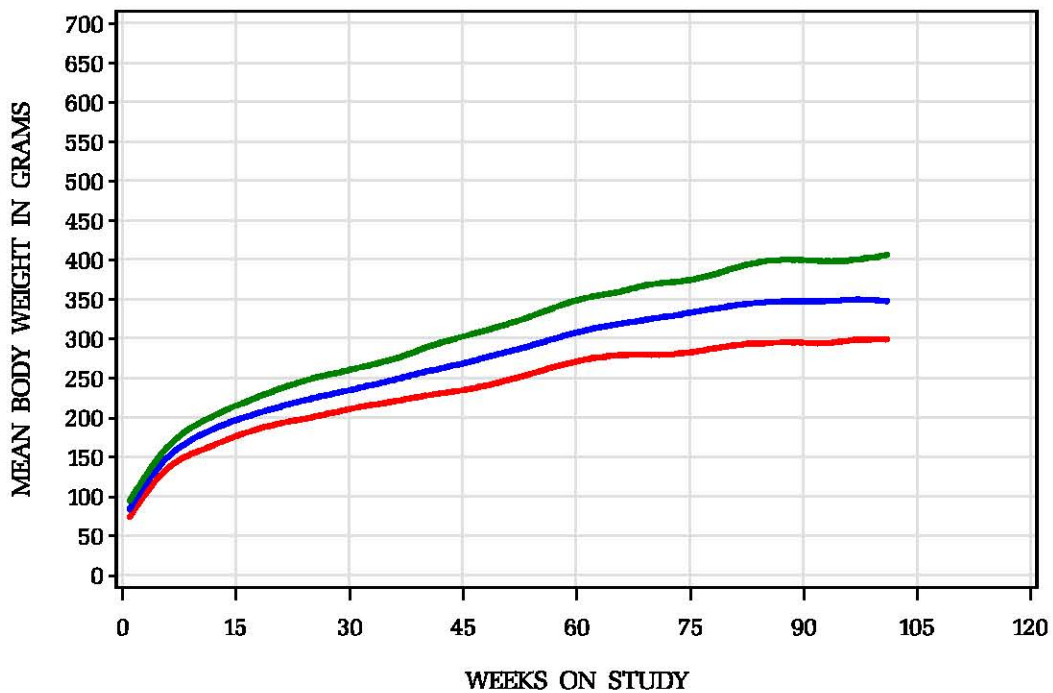

Historical Control Body Weights for All Routes/Vehicles Male Rats/F344N TAC 2 studies

Female Rats/F344N TAC 2 studies

Historical Control Body Weights for Inhalation/Air Studies Male Rats/F344N TAC 1 study

Female Rats/F344N TAC 1 study

Historical Control Body Weights for Oral/Water Studies

Male Rats/F344N TAC 1 study

Female Rats/F344N TAC 1 study