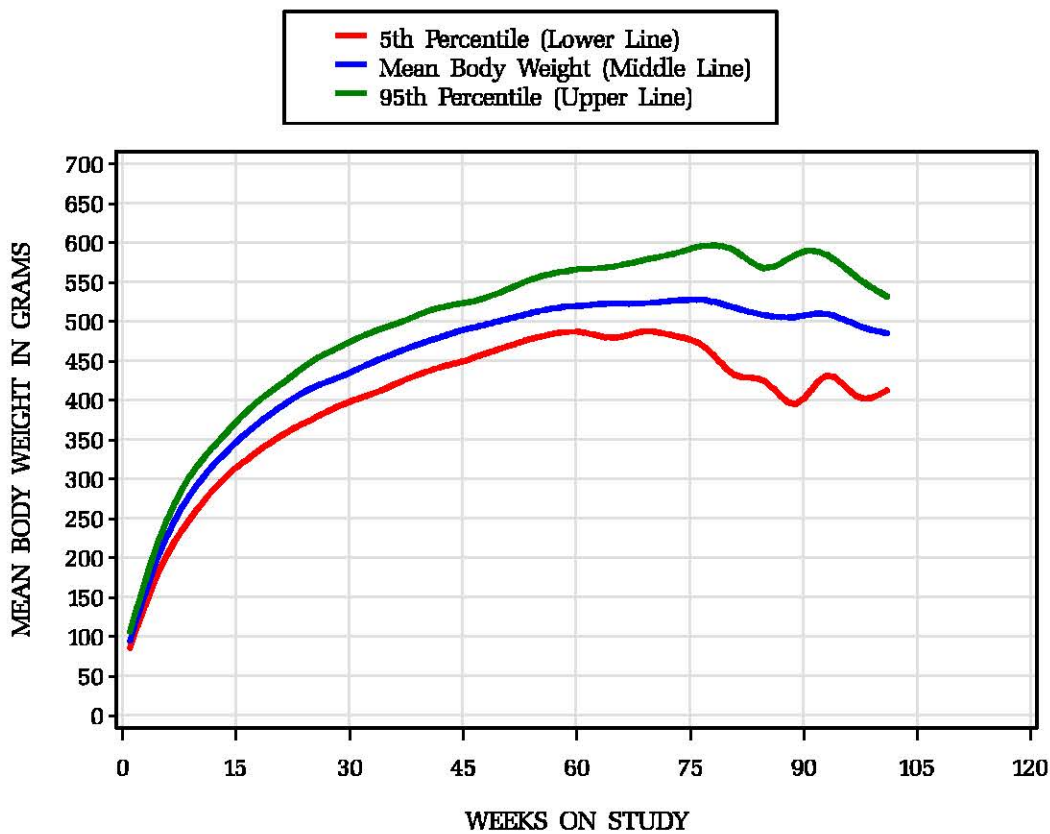

Historical Control Body Weights for All Routes/Vehicles Male Rats/F344N TAC 2 studies

Female Rats/F344N TAC 2 studies

Historical Control Body Weights for Inhalation/Air Studies Male Rats/F344N TAC 1 study

Female Rats/F344N TAC 1 study

Historical Control Body Weights for Oral/Water Studies

Male Rats/F344N TAC 1 study

Female Rats/F344N TAC 1 study