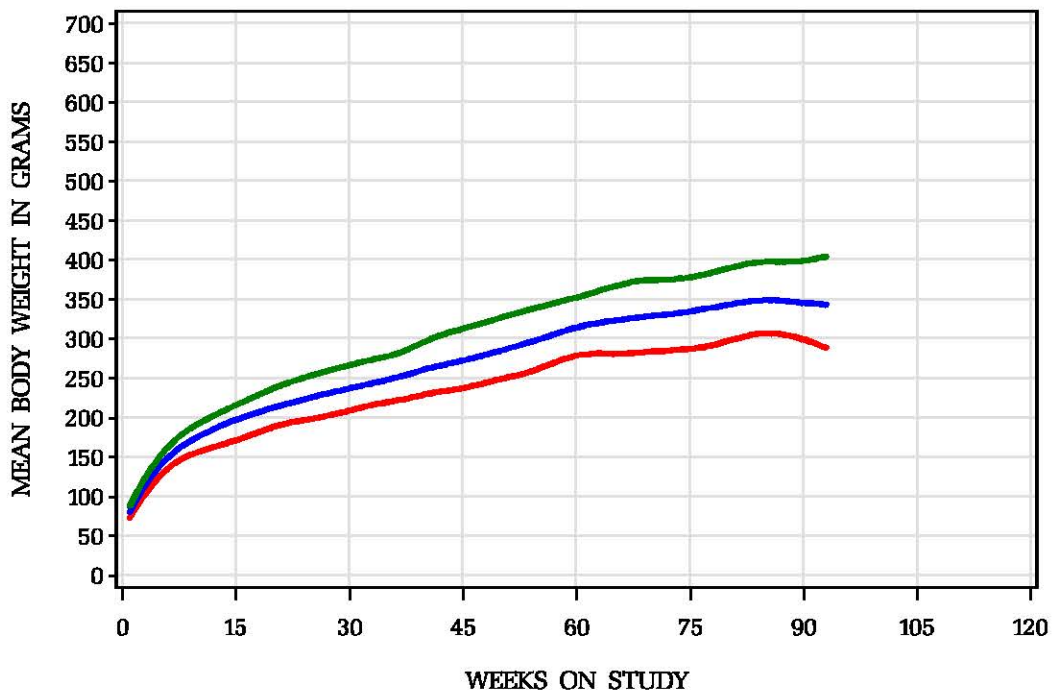

Historical Control Body Weights for All Routes/Vehicles Male Rats/F344N TAC 2 studies

Female Rats/F344N TAC 2 studies

Historical Control Body Weights for Inhalation/Air Studies Male Rats/F344N TAC 1 study

Female Rats/F344N TAC 1 study

Historical Control Body Weights for Oral/Water Studies

Male Rats/F344N TAC 1 study

Female Rats/F344N TAC 1 study