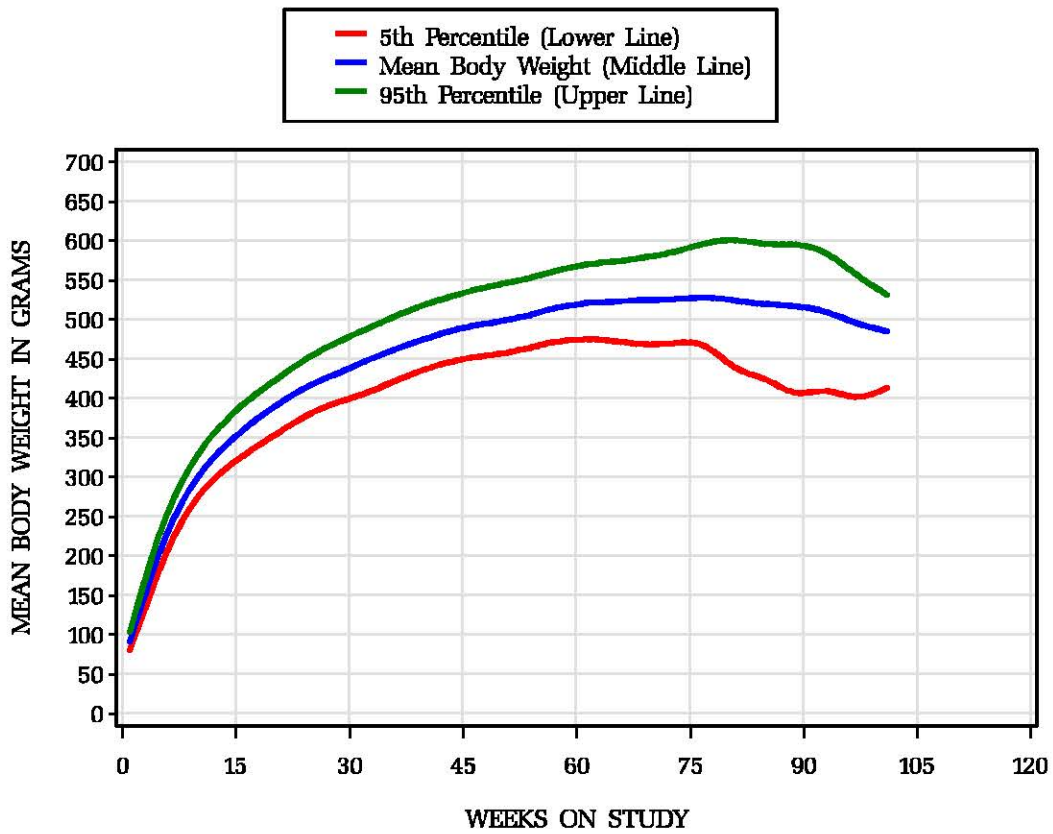

Historical Control Body Weights for All Routes/Vehicles Male Rats/F344N TAC 2 studies

Female Rats/F344N TAC 2 studies

Historical Control Body Weights for Inhalation/Air Studies Male Rats/F344N TAC 1 study

Female Rats/F344N TAC 1 study

Historical Control Body Weights for Oral/Water Studies

Male Rats/F344N TAC 1 study

Female Rats/F344N TAC 1 study