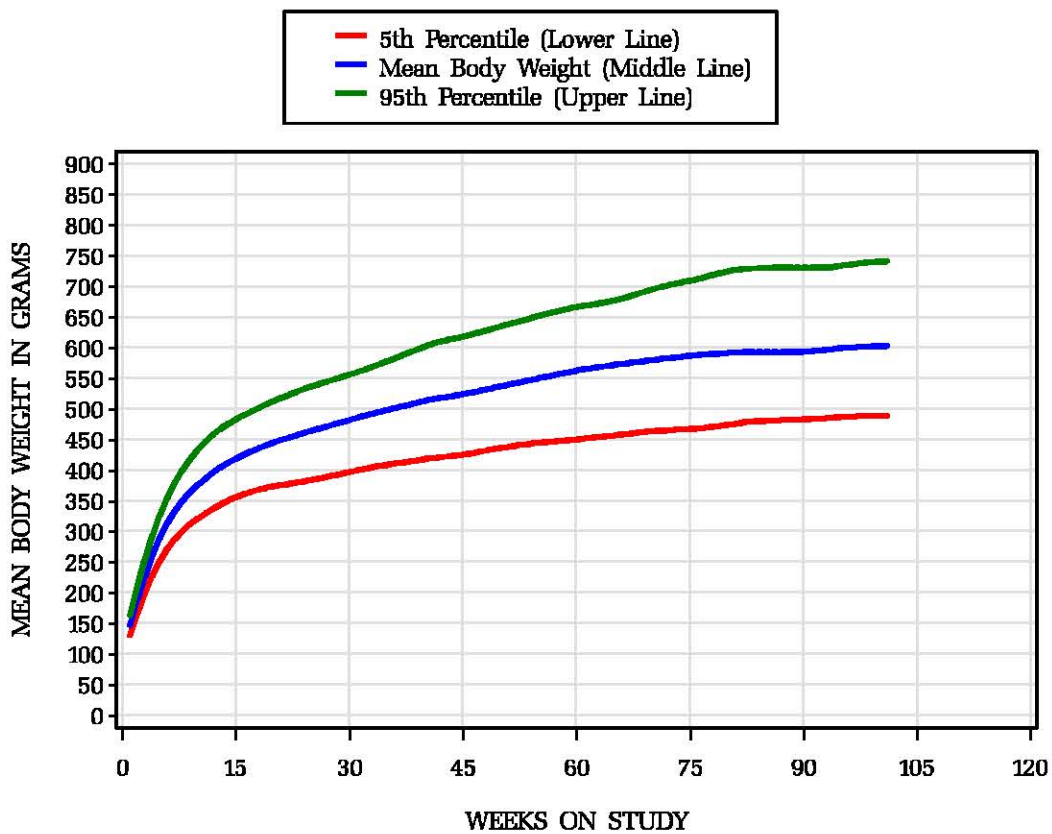

Historical Control Body Weights for All Routes/Vehicles

Male Rats/Wistar Han 3 studies

Female Rats/Wistar Han 3 studies

Historical Control Body Weights for Gavage/Corn Oil Studies Male Rats/Wistar Han 1 study

Female Rats/Wistar Han 1 study

Historical Control Body Weights for Gavage/Water Studies Male Rats/Wistar Han 1 study

Female Rats/Wistar Han 1 study

Historical Control Body Weights for Inhalation/Air Studies Male Rats/Wistar Han 1 study

Female Rats/Wistar Han 1 study