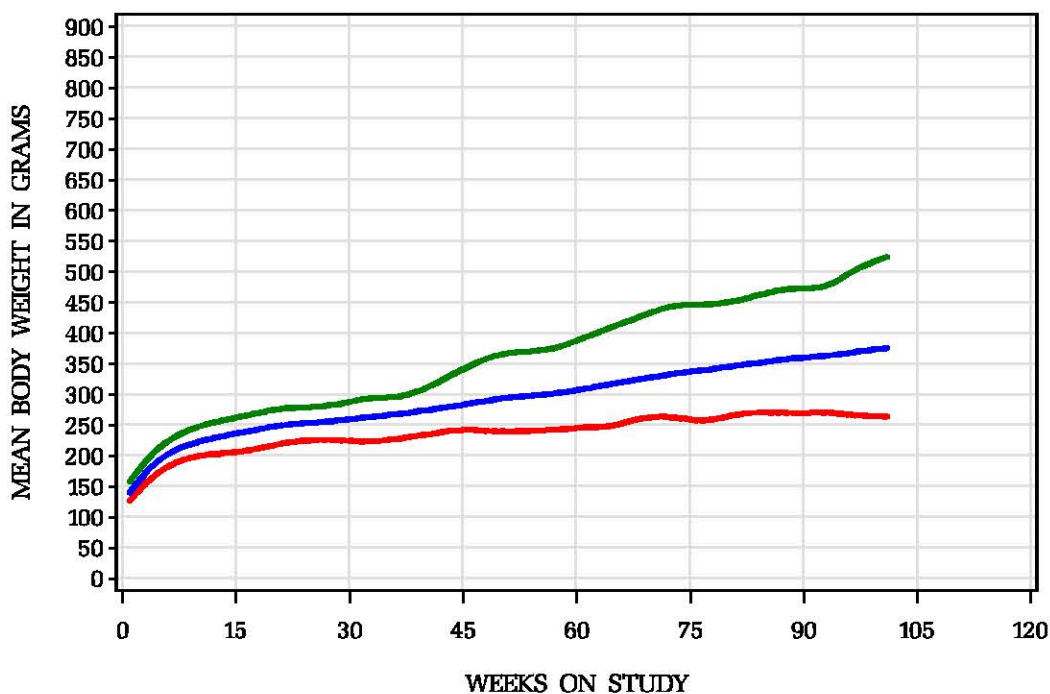

Historical Control Body Weights for All Routes/Vehicles

Male Rats/Wistar Han 3 studies

Female Rats/Wistar Han 3 studies

Historical Control Body Weights for Gavage/Corn Oil Studies Male Rats/Wistar Han 1 study

Female Rats/Wistar Han 1 study

Historical Control Body Weights for Gavage/Water Studies Male Rats/Wistar Han 1 study

Female Rats/Wistar Han 1 study

Historical Control Body Weights for Inhalation/Air Studies Male Rats/Wistar Han 1 study

Female Rats/Wistar Han 1 study