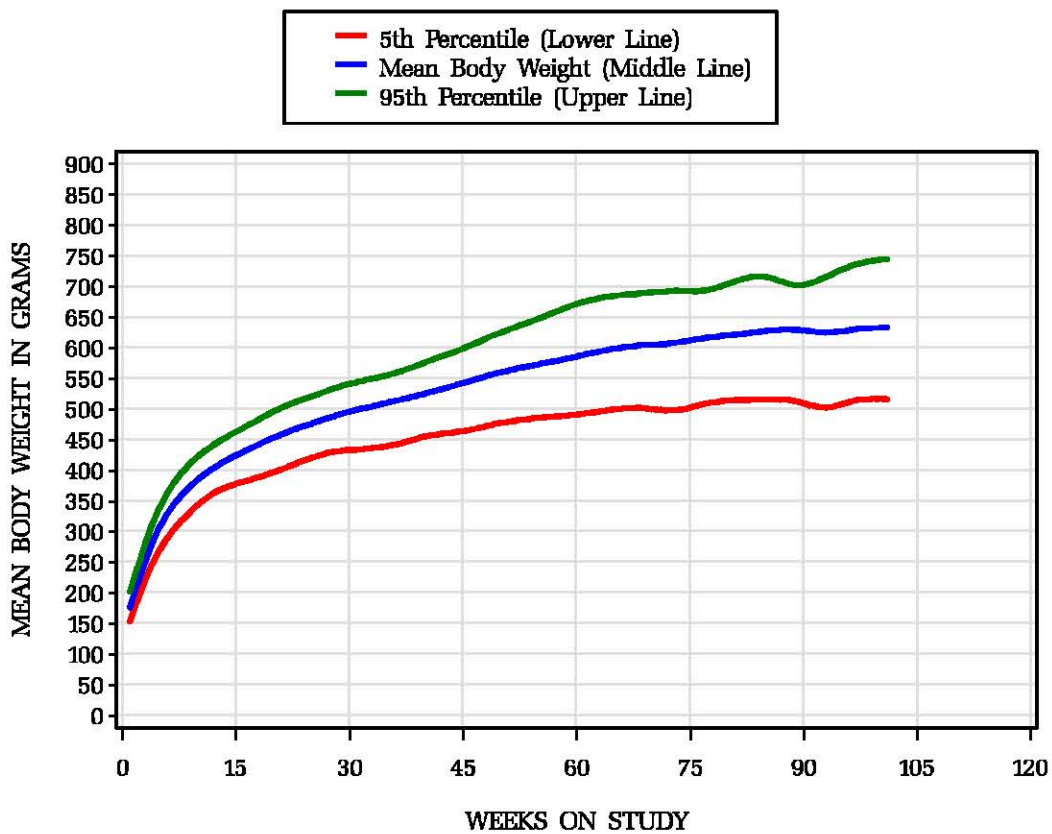

Historical Control Body Weights for All Routes/Vehicles

Male Rats/Wistar Han 3 studies

Female Rats/Wistar Han 3 studies

Historical Control Body Weights for Gavage/Corn Oil Studies Male Rats/Wistar Han 1 study

Female Rats/Wistar Han 1 study

Historical Control Body Weights for Gavage/Water Studies Male Rats/Wistar Han 1 study

Female Rats/Wistar Han 1 study

Historical Control Body Weights for Inhalation/Air Studies Male Rats/Wistar Han 1 study

Female Rats/Wistar Han 1 study