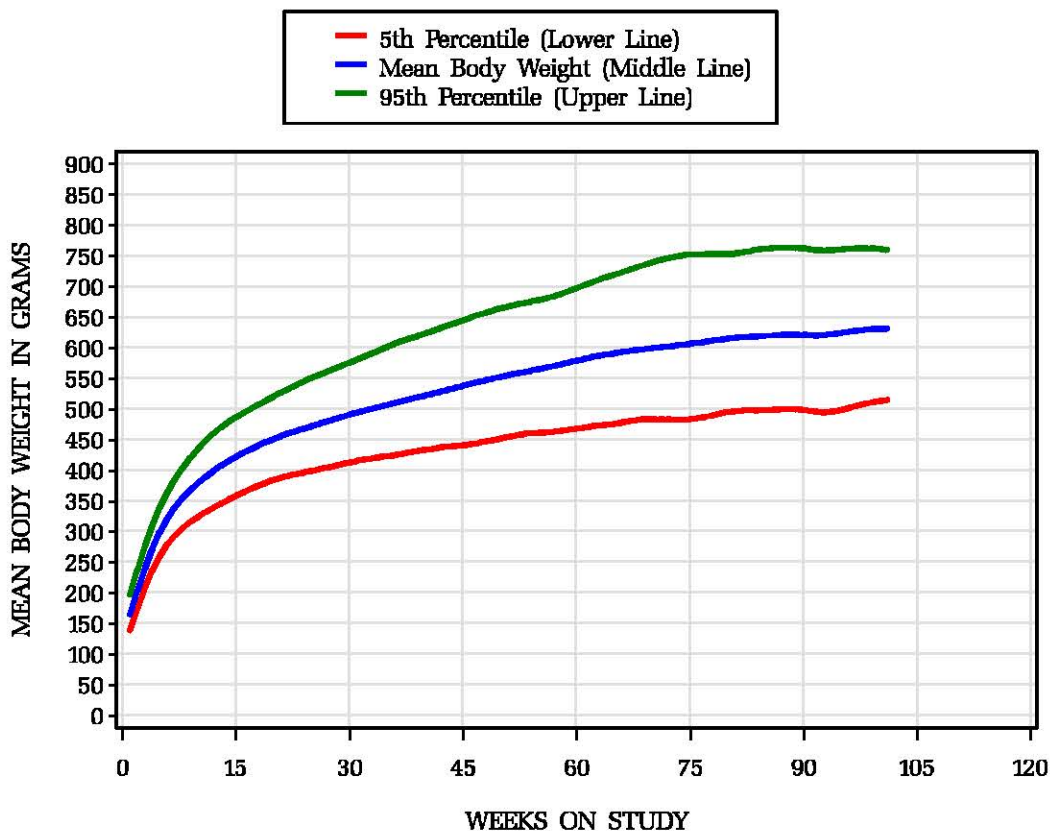

Historical Control Body Weights for All Routes/Vehicles

Male Rats/Wistar Han 3 studies

Female Rats/Wistar Han 3 studies

Historical Control Body Weights for Gavage/Corn Oil Studies Male Rats/Wistar Han 1 study

Female Rats/Wistar Han 1 study

Historical Control Body Weights for Gavage/Water Studies Male Rats/Wistar Han 1 study

Female Rats/Wistar Han 1 study

Historical Control Body Weights for Inhalation/Air Studies Male Rats/Wistar Han 1 study

Female Rats/Wistar Han 1 study