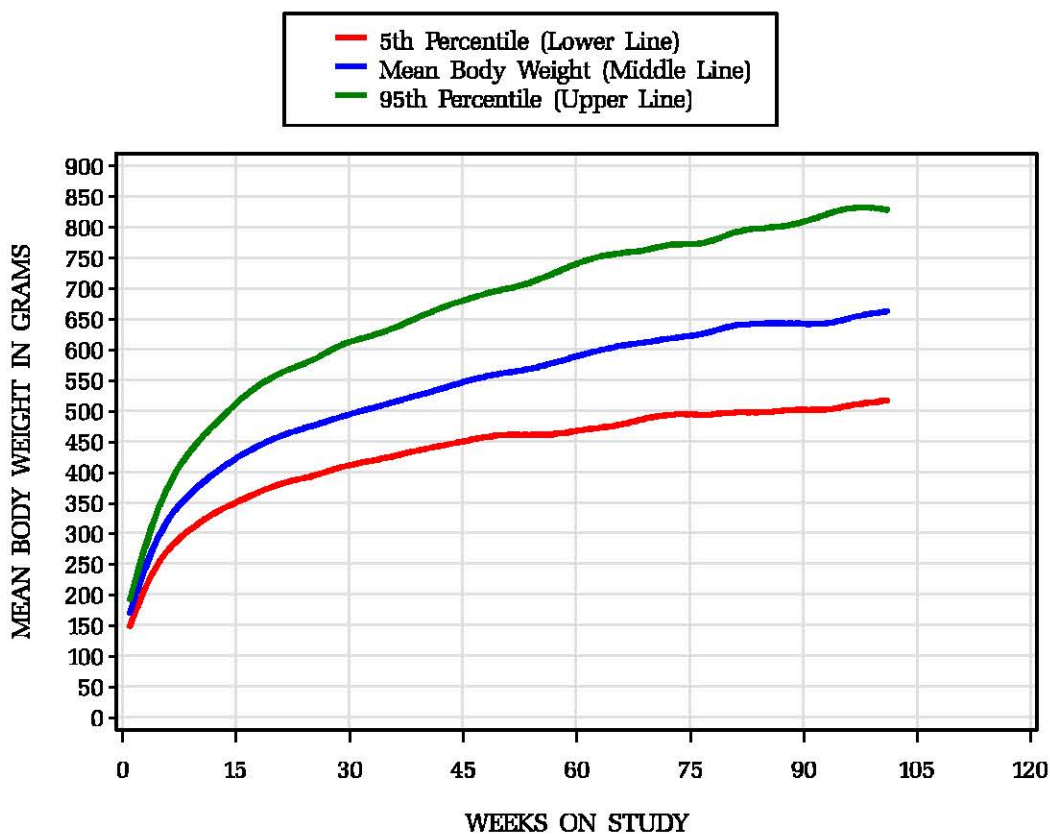

Historical Control Body Weights for All Routes/Vehicles

Male Rats/Wistar Han 3 studies

Female Rats/Wistar Han 3 studies

Historical Control Body Weights for Gavage/Corn Oil Studies Male Rats/Wistar Han 1 study

Female Rats/Wistar Han 1 study

Historical Control Body Weights for Gavage/Water Studies Male Rats/Wistar Han 1 study

Female Rats/Wistar Han 1 study

Historical Control Body Weights for Inhalation/Air Studies Male Rats/Wistar Han 1 study

Female Rats/Wistar Han 1 study