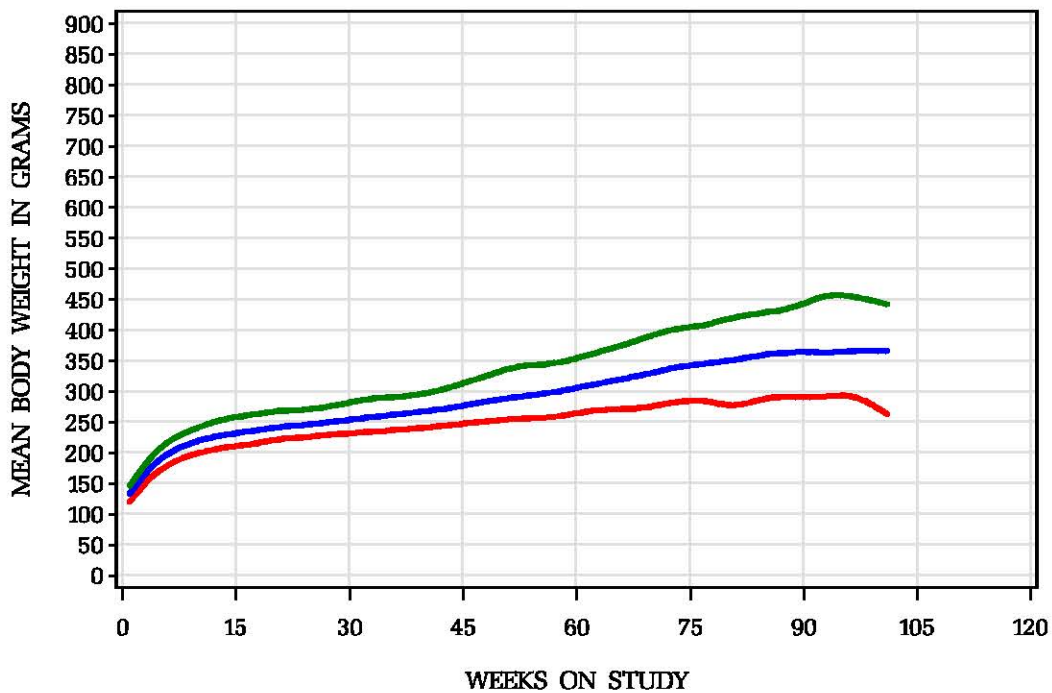

Historical Control Body Weights for All Routes/Vehicles

Male Rats/Wistar Han 3 studies

Female Rats/Wistar Han 3 studies

Historical Control Body Weights for Gavage/Corn Oil Studies Male Rats/Wistar Han 1 study

Female Rats/Wistar Han 1 study

Historical Control Body Weights for Gavage/Water Studies Male Rats/Wistar Han 1 study

Female Rats/Wistar Han 1 study

Historical Control Body Weights for Inhalation/Air Studies Male Rats/Wistar Han 1 study

Female Rats/Wistar Han 1 study