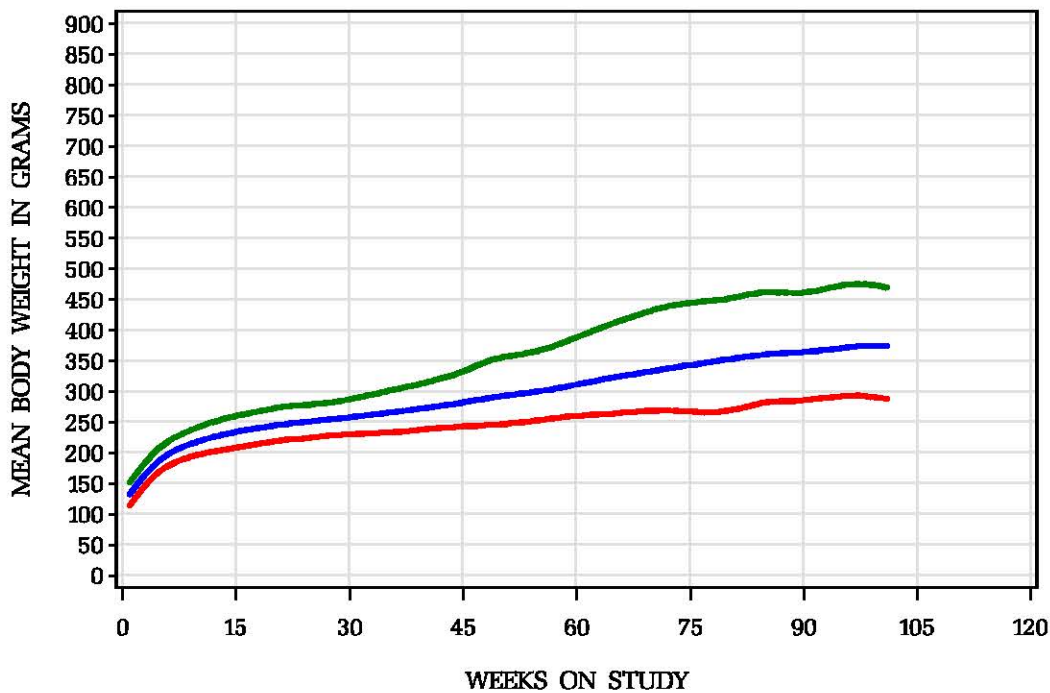

Historical Control Body Weights for All Routes/Vehicles

Male Rats/Wistar Han 3 studies

Female Rats/Wistar Han 3 studies

Historical Control Body Weights for Gavage/Corn Oil Studies Male Rats/Wistar Han 1 study

Female Rats/Wistar Han 1 study

Historical Control Body Weights for Gavage/Water Studies Male Rats/Wistar Han 1 study

Female Rats/Wistar Han 1 study

Historical Control Body Weights for Inhalation/Air Studies Male Rats/Wistar Han 1 study

Female Rats/Wistar Han 1 study